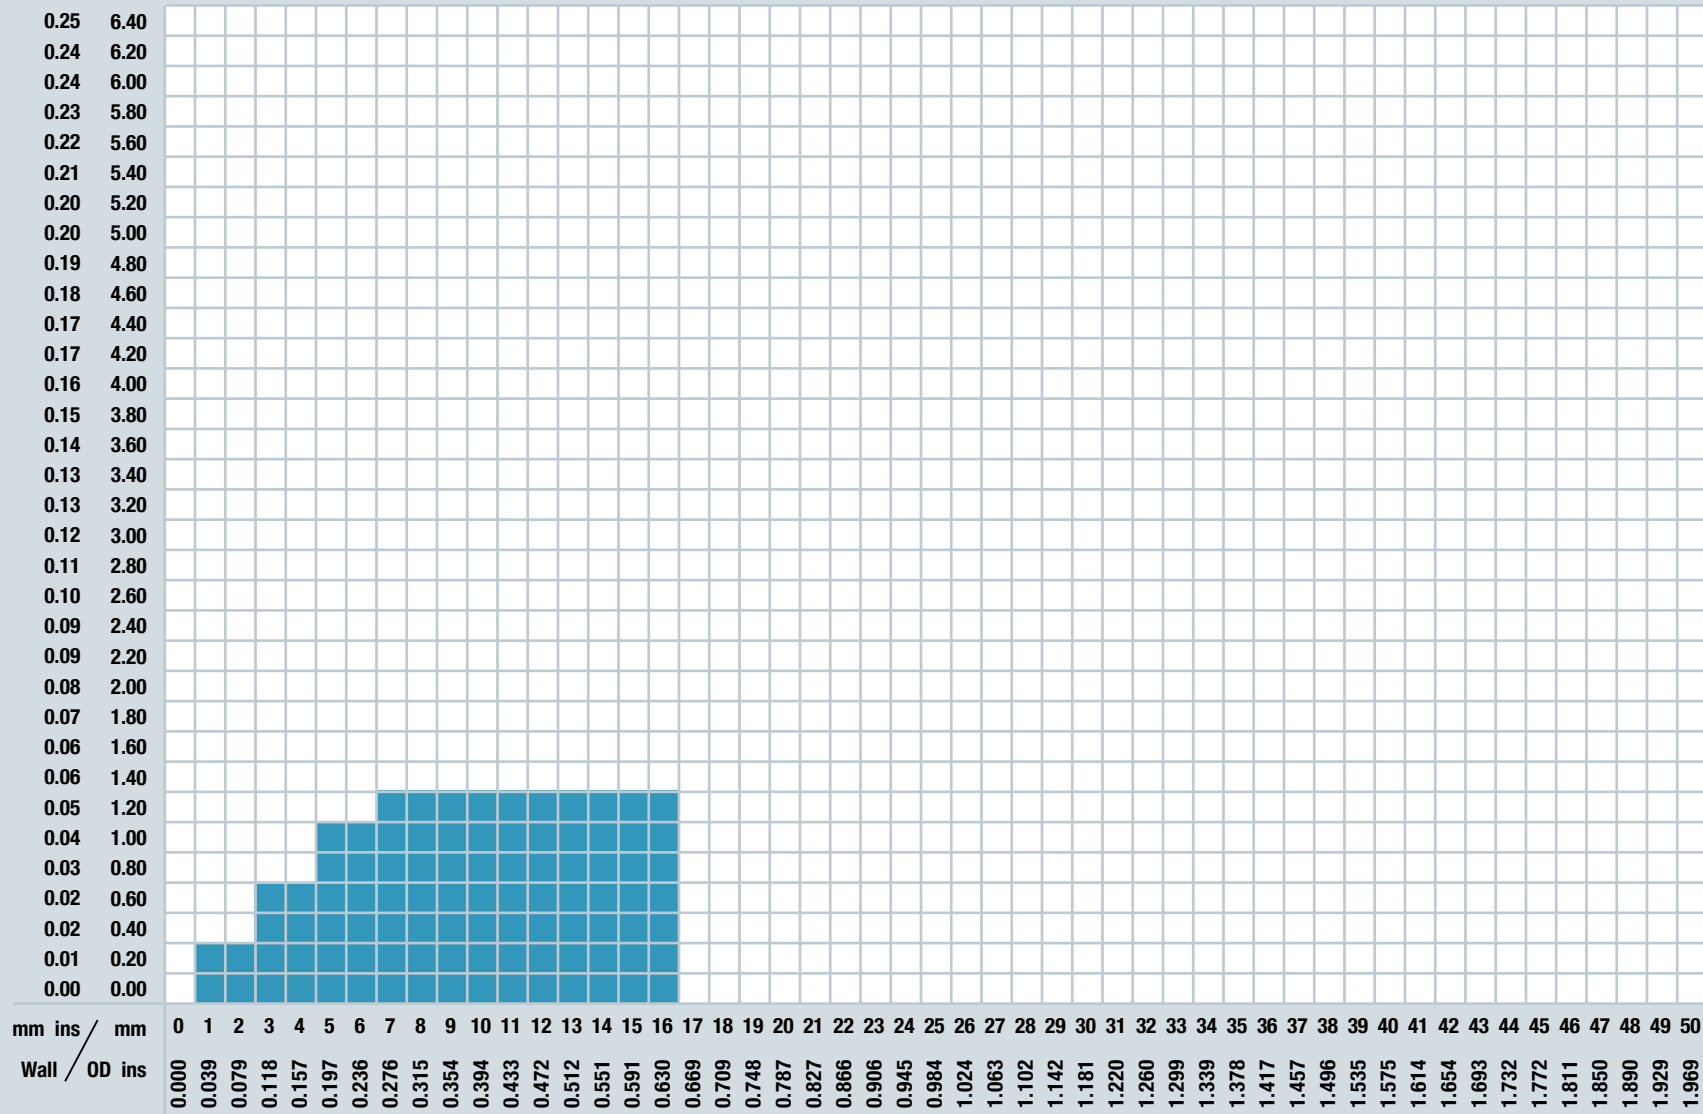

SIZE RANGE CHART

TITANIUM GRADES

ALLOY DESCRIPTION

Grade 5 (6AL/4V)

Superior Tube Capability

SIZE RANGE CHART

TITANIUM GRADES

ALLOY DESCRIPTION

Grade 2

Superior Tube Capability