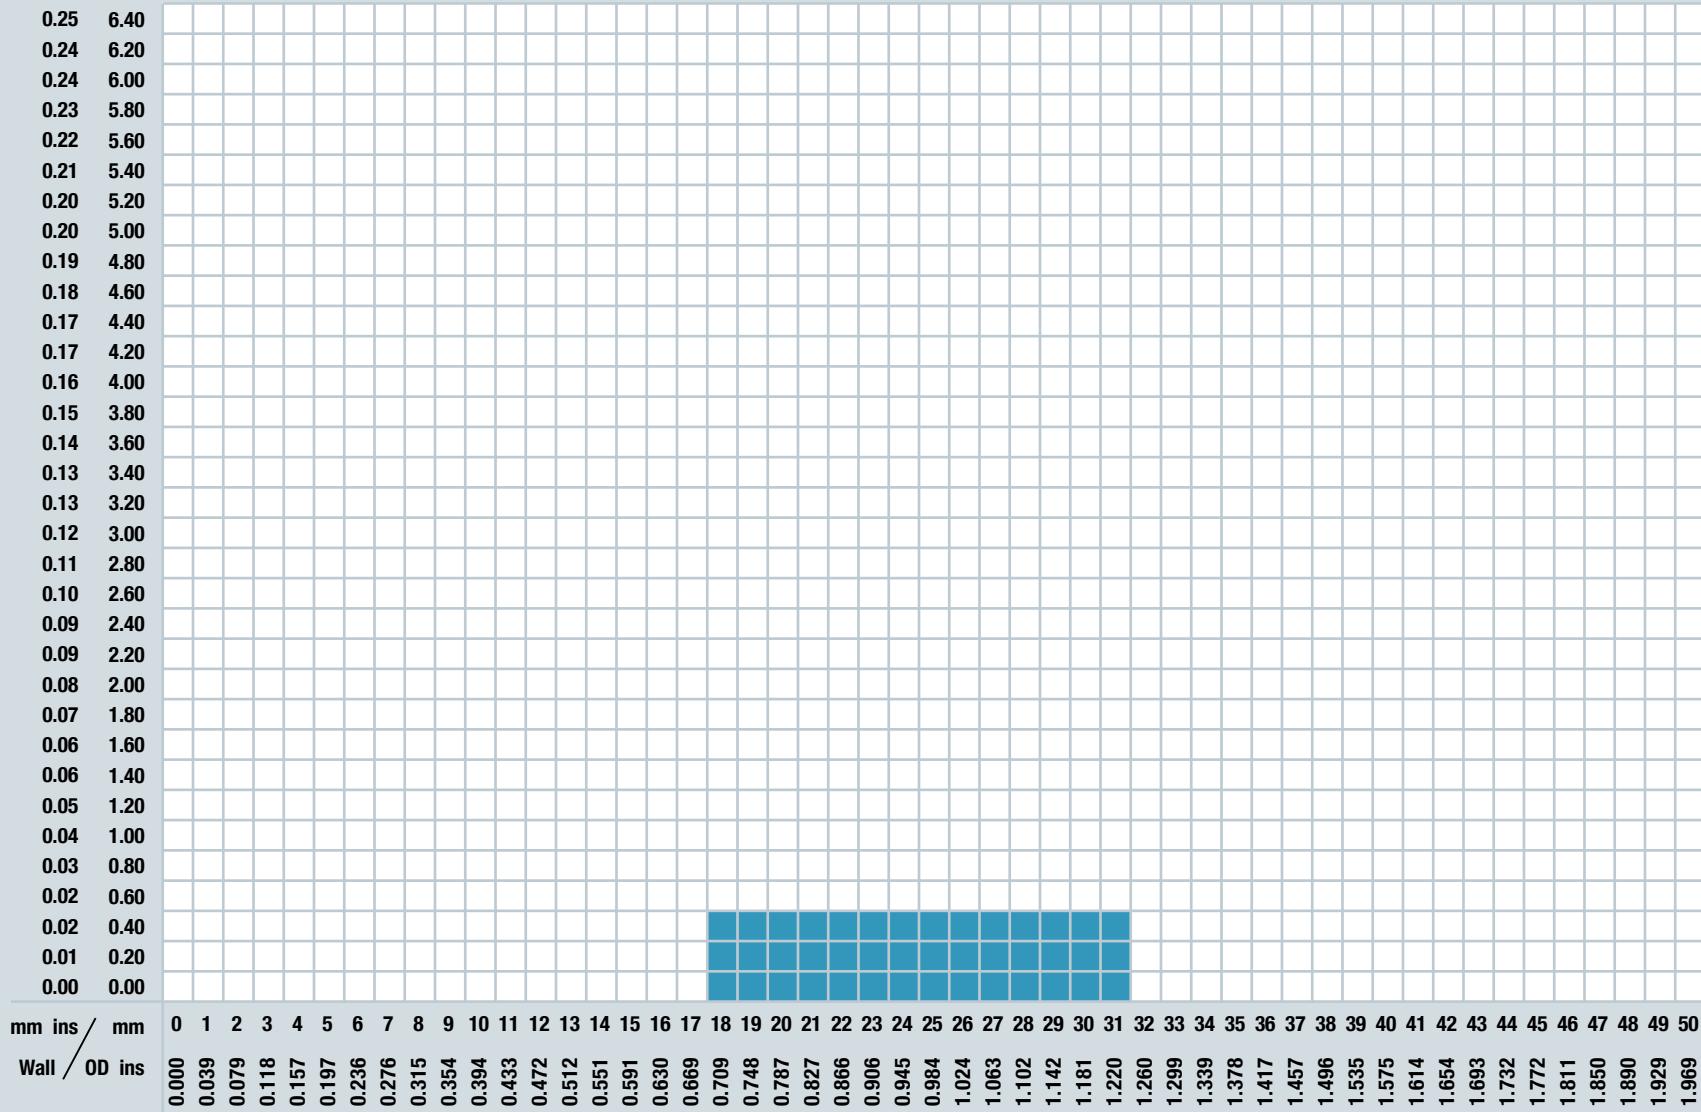

SIZE RANGE CHART

TITANIUM GRADES

ALLOY DESCRIPTION

Grade 5 (6AL/4V)

Superior Tube Capability

SIZE RANGE CHART

TITANIUM GRADES

ALLOY DESCRIPTION

Grade 2

Superior Tube Capability