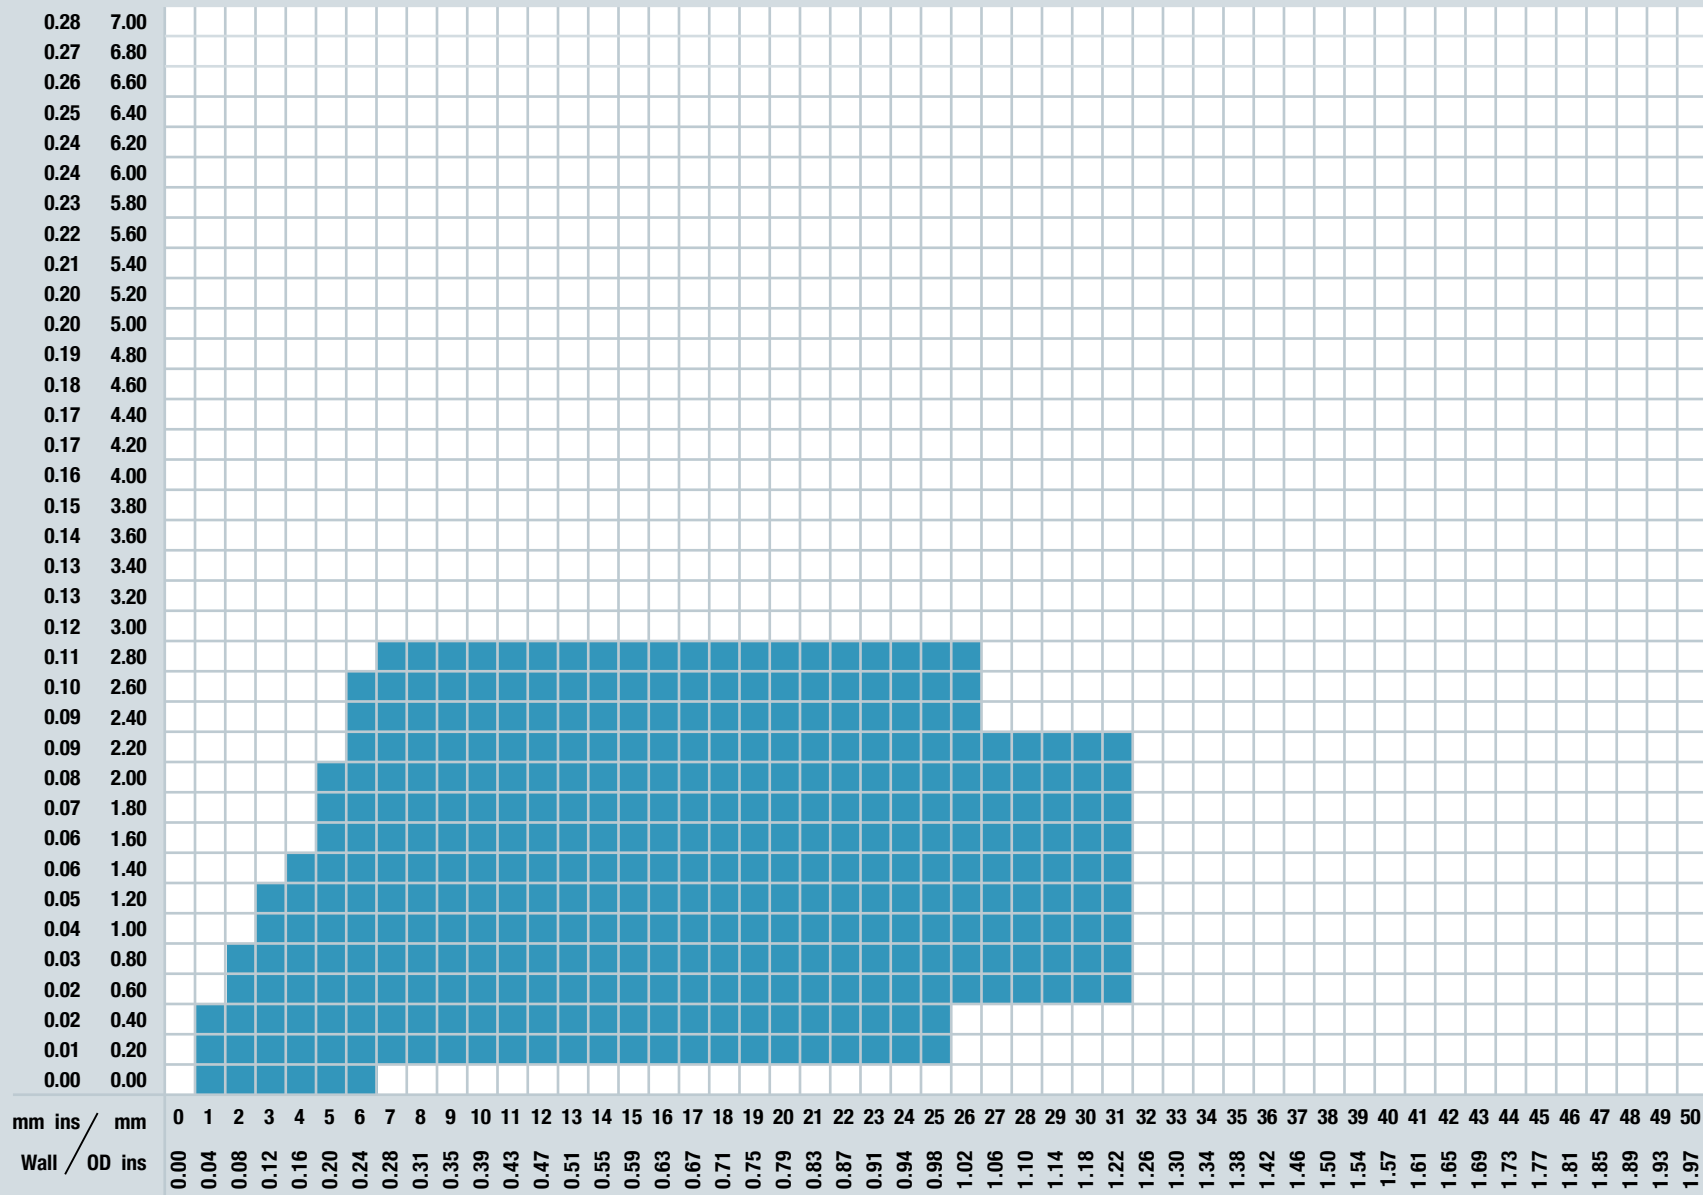

# SIZE RANGE CHART

## STAINLESS STEEL GRADES

ALLOY DESCRIPTION
304L
310
316
321
347
17/4 PH
316L

Superior Tube Capability