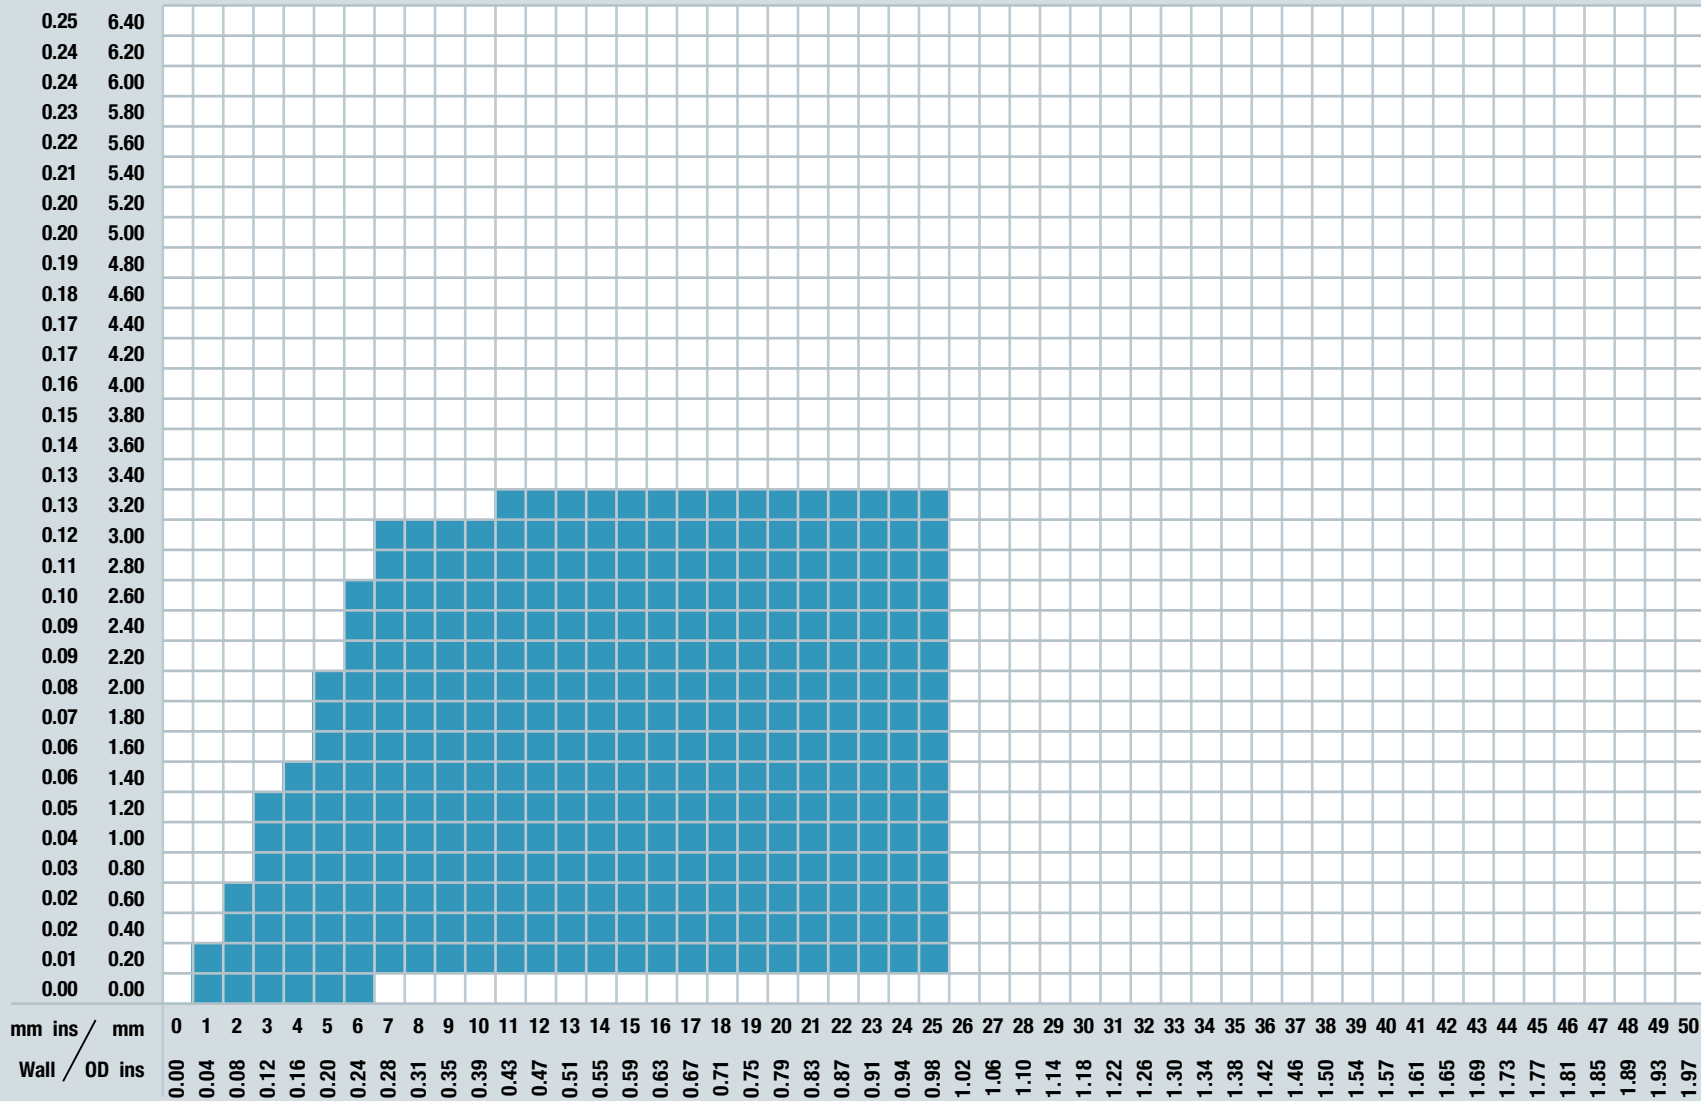

# SIZE RANGE CHART

## 316V MEDICAL STAINLESS

■ Superior Tube Capability